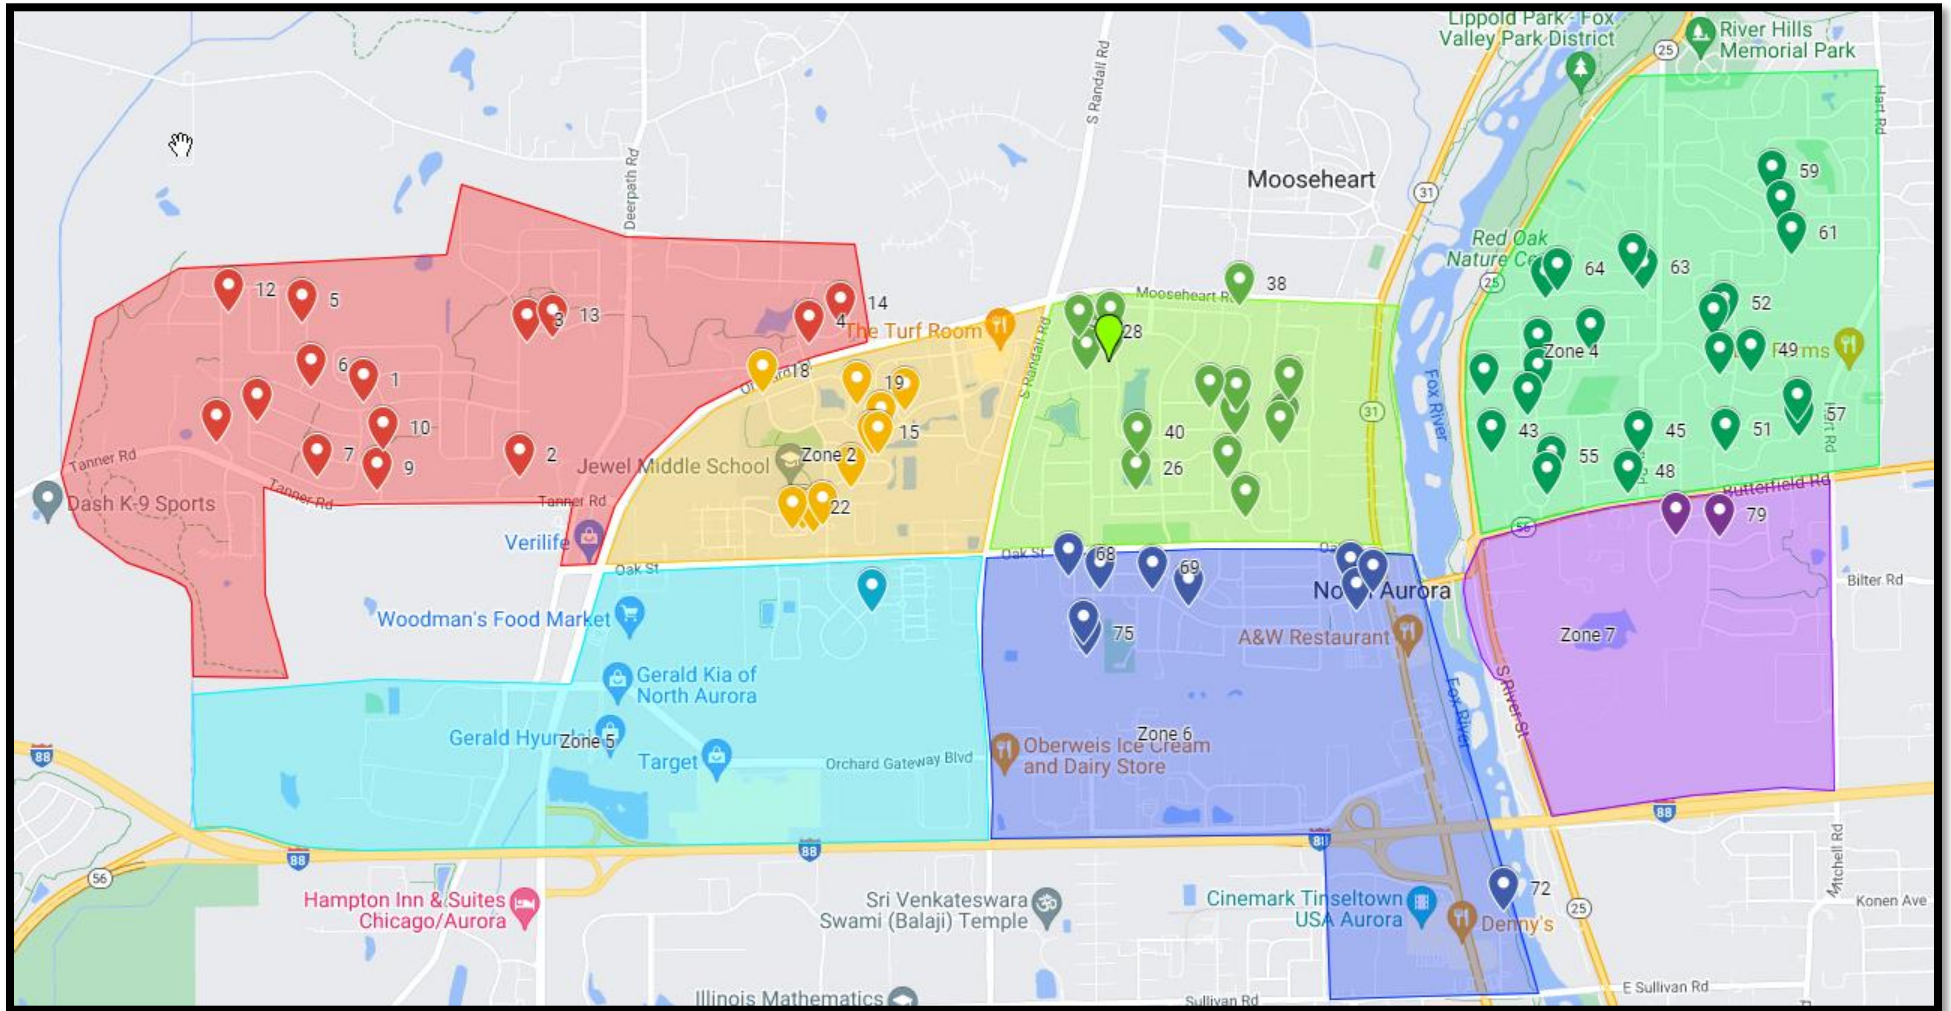

ZONE 1		T	F	S	ALL
2625 Bauer Road	1				x
415 Bennett Drive	2	x	x		
663 Bennett Drive	3				x
812 Gardiner Ct	4		x	x	
742 Kelley Drive	5	x		x	
645 Kelley Drive	6		x	x	
2697 Mc Duffee Circle	7		x	x	
2865 McDuffee Circle	8				x
408 Meade Blvd	9				x
516 Meade Blvd	10				x
508 Western Drive	11				x
693 Western Drive	12		x	x	
2080 Westover Road	13		x	x	
885 Wilkinson	14		x	x	
ZONE 2		T	F	S	ALL
1480 Fechner Circle	15	x	x		
1472 Fechner Circle	16				x
1400 Fechner Circle	17				x
1581 Hartsburg Lane	18				x
1399 Hartsburg Lane	19	x	x		
501 Moorfield Avenue	20				x
1364 Ritter Street	21			x	
1489 Westbury Circle	22		x	x	
1462 Westbury Circle	23		x	x	
1505 Westbury Circle	24	x	x		
214 White Oak Drive	25	x	x		
ZONE 3		T	F	S	ALL
611 Cherrywood Drive	26			x	
315 Eastview Road	27			x	
513 Juniper Drive	28			x	
506 Juniper Drive	29			x	
504 Juniper Drive	30			x	
212 Larchwood	31			x	
799 Magnolia Drive	32			x	
538 Mallard Point Drive	33			x	
518 Mallard Point Drive	34			x	
234 Mistwood Lane	35			x	

ZONE 3		T	F	S	ALL
198 Mistwood Lane	36			x	
373 Pheasant Hill Drive	37			x	
489 Pheasant Hill Drive	38	x	x		
398 Pheasant Hill Drive	39			x	
611 Pinewood drive	40			x	
414 Prairie Ridge Lane	41			x	
348 Timber Oaks Drive	42	x	x		
ZONE 4		T	F	S	ALL
204 Anna St	43	x	x		
205 April Lane	44		x	x	
208 Banbury Road	45		x		
207 Briar Lane	46				x
108 Briar Lane	47				x
317 Butterfield	48		x	x	
312 Carrie Court	49		x	x	
203 Dee Road	50		x	x	
602 Holly Court	51		x	x	
202 Jessica Court	52			x	
207 Jessica Court	53	x	x		
324 Laurel Drive	54				x
177 Lilac Lane	55				x
138 Lilac Lane	56		x	x	
712 Lindsay Circle	57				x
718 Lindsay Circle	58				x
707 Oak Crest Drive	59	x	x		
1100 Oak Crest Drive	60				x
909 Pinehurst Dr	61				x
242 Ridge Road	62				x
363 Ridge Road	63	x	x		
255 Ridge Road	64		x	x	
604 Sharon Ln	65	x	x		
330 Sussex	66				x
ZONE 5		T	F	S	ALL
1 Creekside Court	67				x

ZONE 6		T	F	S	ALL
719 Harmony Court	68		x	x	
603 Harmony Drive	69				x
703 Harmony Drive	70				x
425 Harmony Drive	71	x	x		
3 Lovedale Lane	72				x
7 North Grace Street	73				x
5 South Grace St	74			x	
69 South Juniper Drive	75				x
53 South Walnut Drive	76				x
111 West State Street	77				x
ZONE 7		T	F	S	ALL
545 Hamilton Lane	78				x
609 Hamilton Lane	79				x

Special thanks to our Diamond Sponsors for their support!

Red Roof®